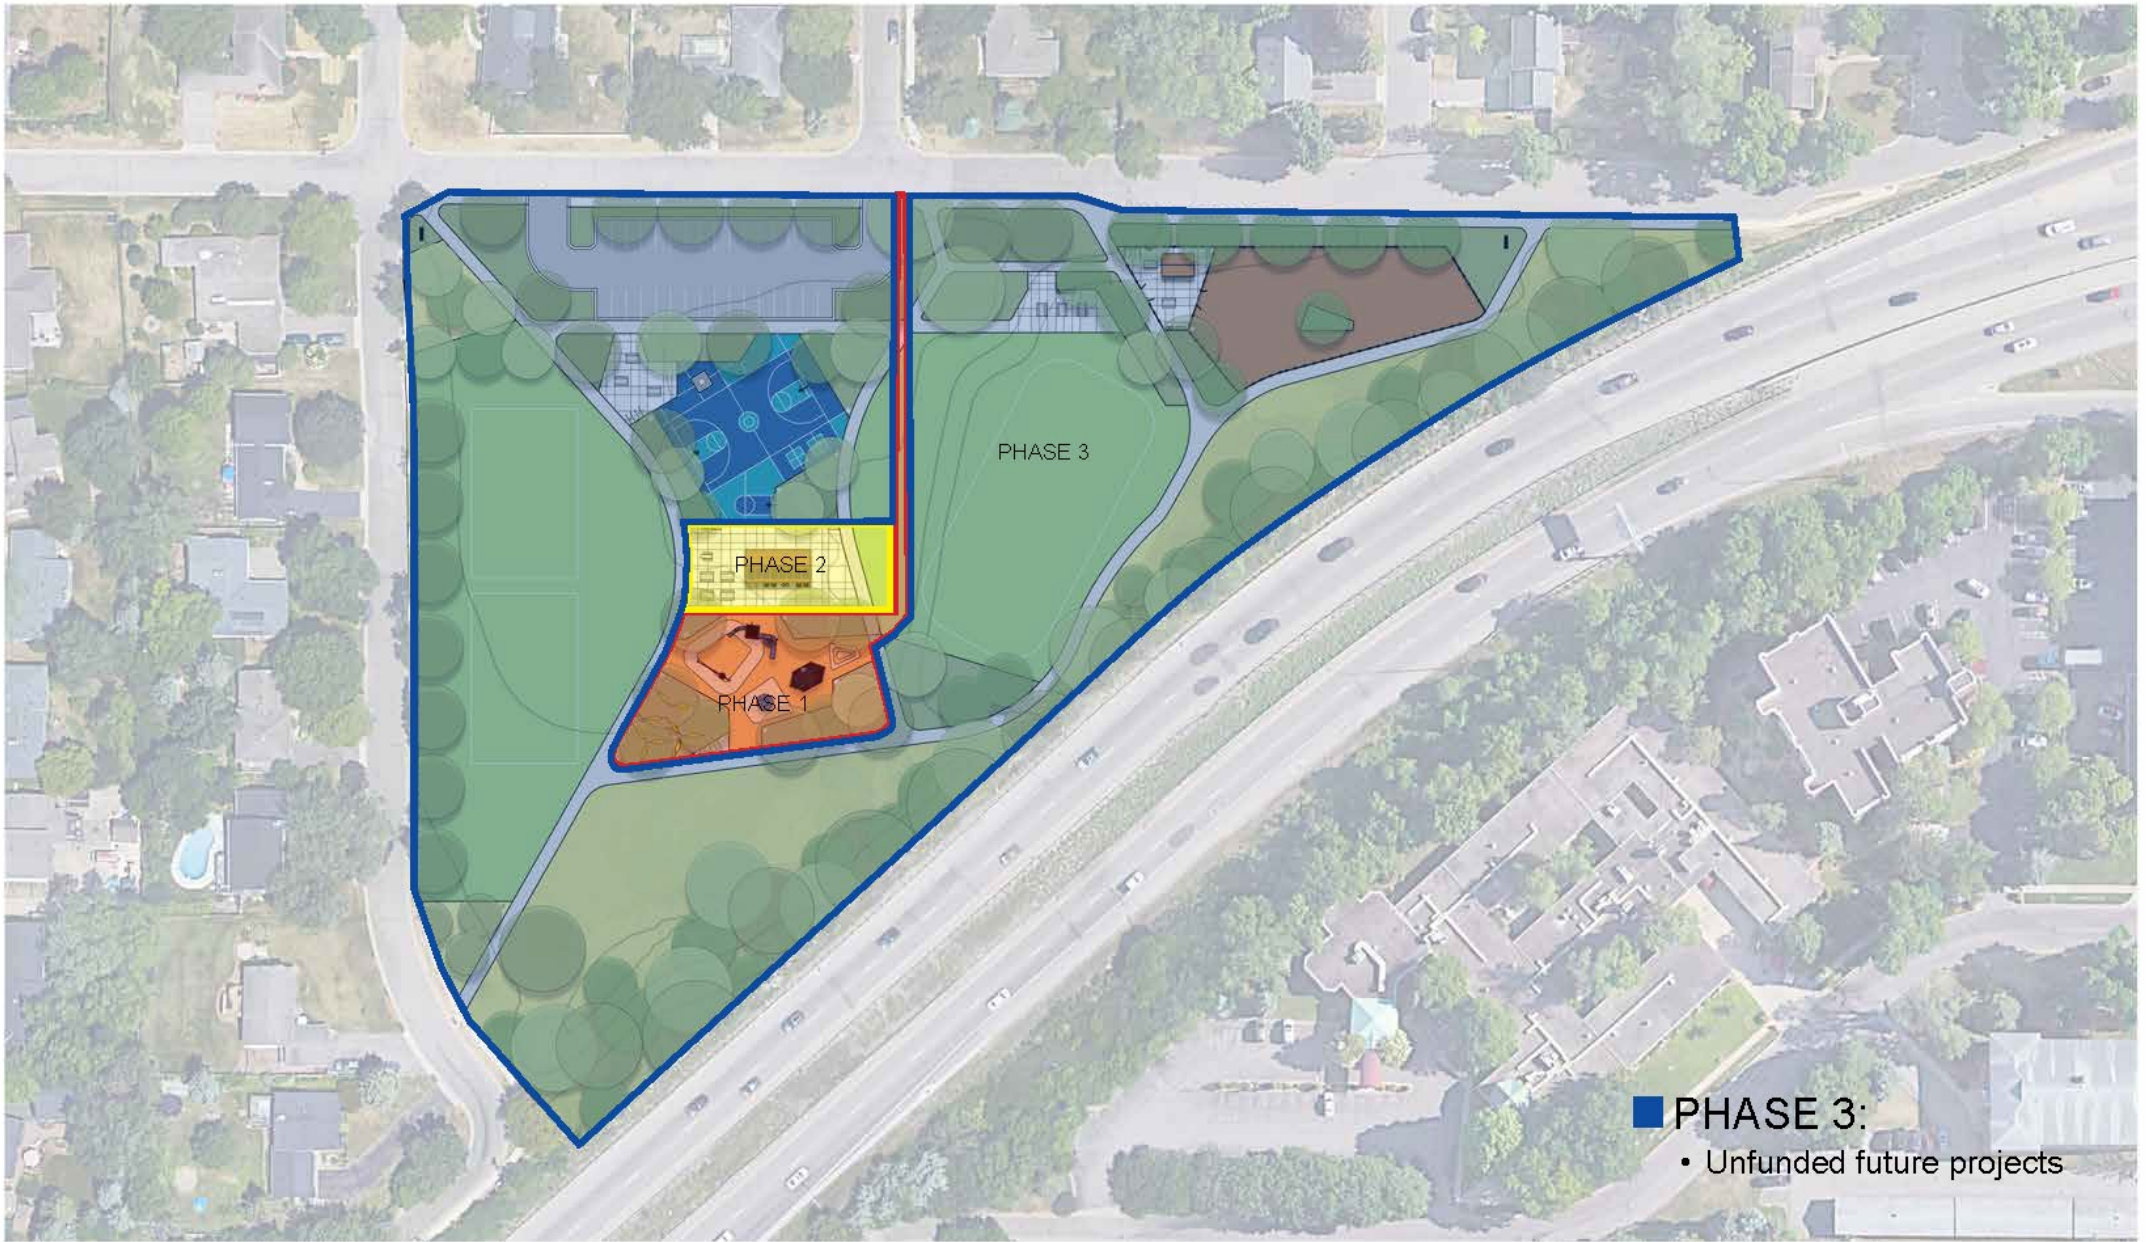

STRACHAUER PARK CONCEPT
EDINA, MN

HAMMOCK GROVE

SWINGS

KIDS SOCCER

GATHERING AREA W/
SHELTER

RECREATIONAL COURT

ACCESSIBLE
MERRYGO ROUND

NET CLIMBER

PLAY FEATURE

STRACHAUER PARK CONCEPT
EDINA, MN

GATHERING AREA W/
SHELTER

DOG PARK

EXISTING WOODLAND

ENCLOSED ENTRY
VESTIBULE

STRACHAUER PARK CONCEPT
EDINA, MN

■ PHASE 1:

- Funding Identified
- Removal of existing playground & border
- Installation of new playground & border
- Existing access pathway along east side of basketball court to remain

STRACHAUER PARK - PHASE 1
EDINA, MN

STRACHAUER PARK - PHASE 2
EDINA, MN

■ PHASE 3:
• Unfunded future projects

STRACHAUER PARK - PHASE 3
EDINA, MN

STRACHAUER PARK MASTER PLAN

EDINA, MN