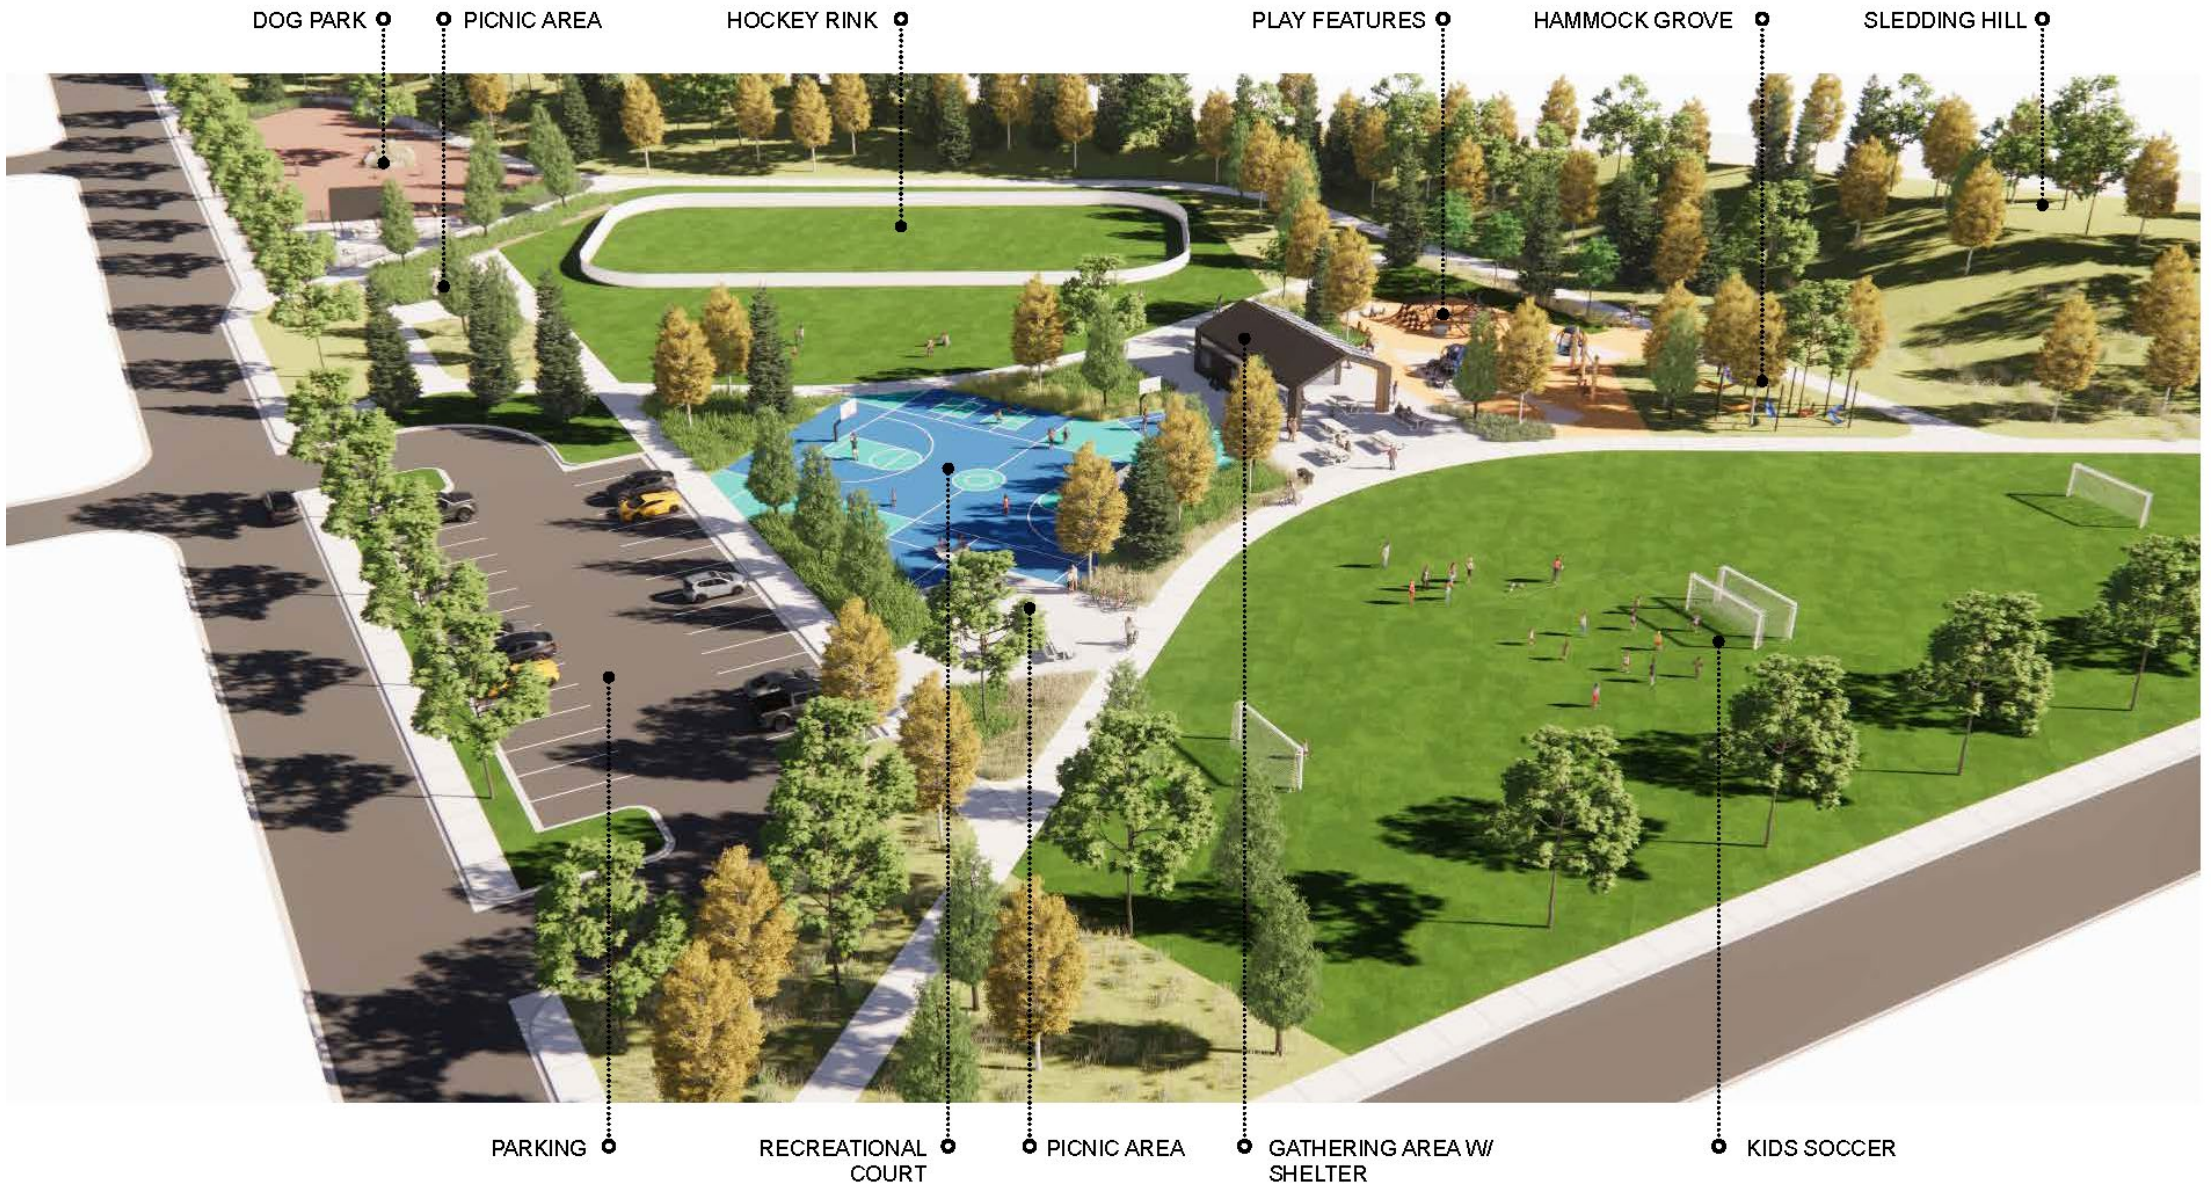

STRACHAUER PARK MASTER PLAN

EDINA, MN

DOG PARK

PICNIC AREA

HOCKEY RINK

PLAY FEATURES

HAMMOCK GROVE

SLEDDING HILL

PARKING

RECREATIONAL COURT

PICNIC AREA

GATHERING AREA W/ SHELTER

KIDS SOCCER

STRACHAUER PARK CONCEPT

EDINA, MN

HOCKEY RINK

RECREATIONAL COURT

GATHERING AREA W/ SHELTER

HAMMOCK GROVE

SLEDDING HILL

PARKING

PLAY FEATURES

KIDS SOCCER

STRACHAUER PARK CONCEPT
EDINA, MN

STRACHAUER PARK CONCEPT
EDINA, MN

HAMMOCK GROVE

SWINGS

KIDS SOCCER

GATHERING AREA W/
SHELTER

RECREATIONAL COURT

ACCESSIBLE
MERRYGO ROUND

NET CLIMBER