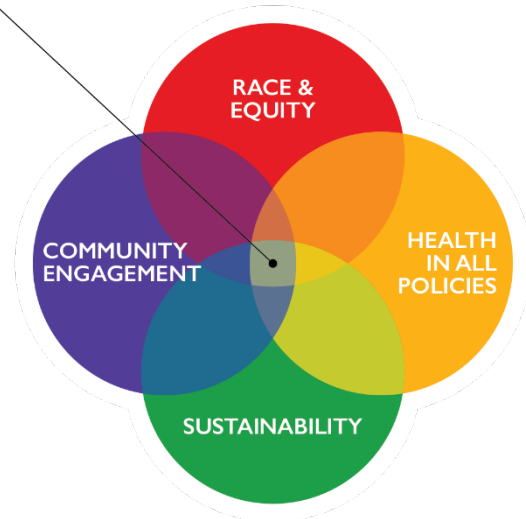

COMMUNITY WELL-BEING