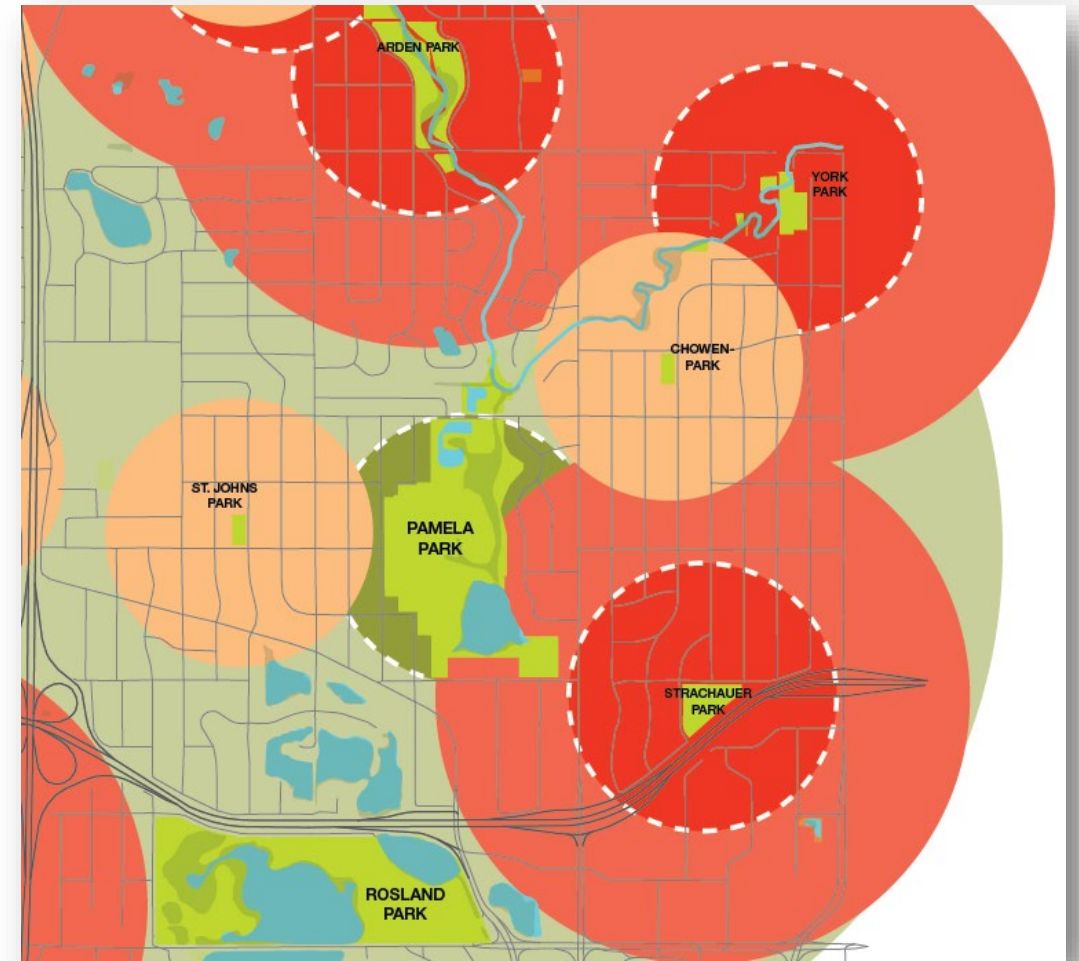

Strachauer Park Master Plan

City Council July 18, 2023

The CITY of
EDINA

Park Classifications Map

The CITY of
EDINA

Values View Finder & Public Participation Level

COMMUNITY WELL-BEING

Featured Projects

August 30, 2022

Strachauer Park Master Plan

A Master Plan will guide the future of Strachauer Park, and the City of Edina is seeking input...

[View Project](#)

The CITY of
EDINA

62nd St W

Beard Pl

62

STRACHAUER PARK MASTER PLAN

EDINA, MN

DOG PARK

PICNIC AREA

HOCKEY RINK

PLAY FEATURES

HAMMOCK GROVE

SLEDDING HILL

PARKING

RECREATIONAL COURT

PICNIC AREA

GATHERING AREA W/ SHELTER

KIDS SOCCER

STRACHAUER PARK CONCEPT

EDINA, MN

HOCKEY RINK