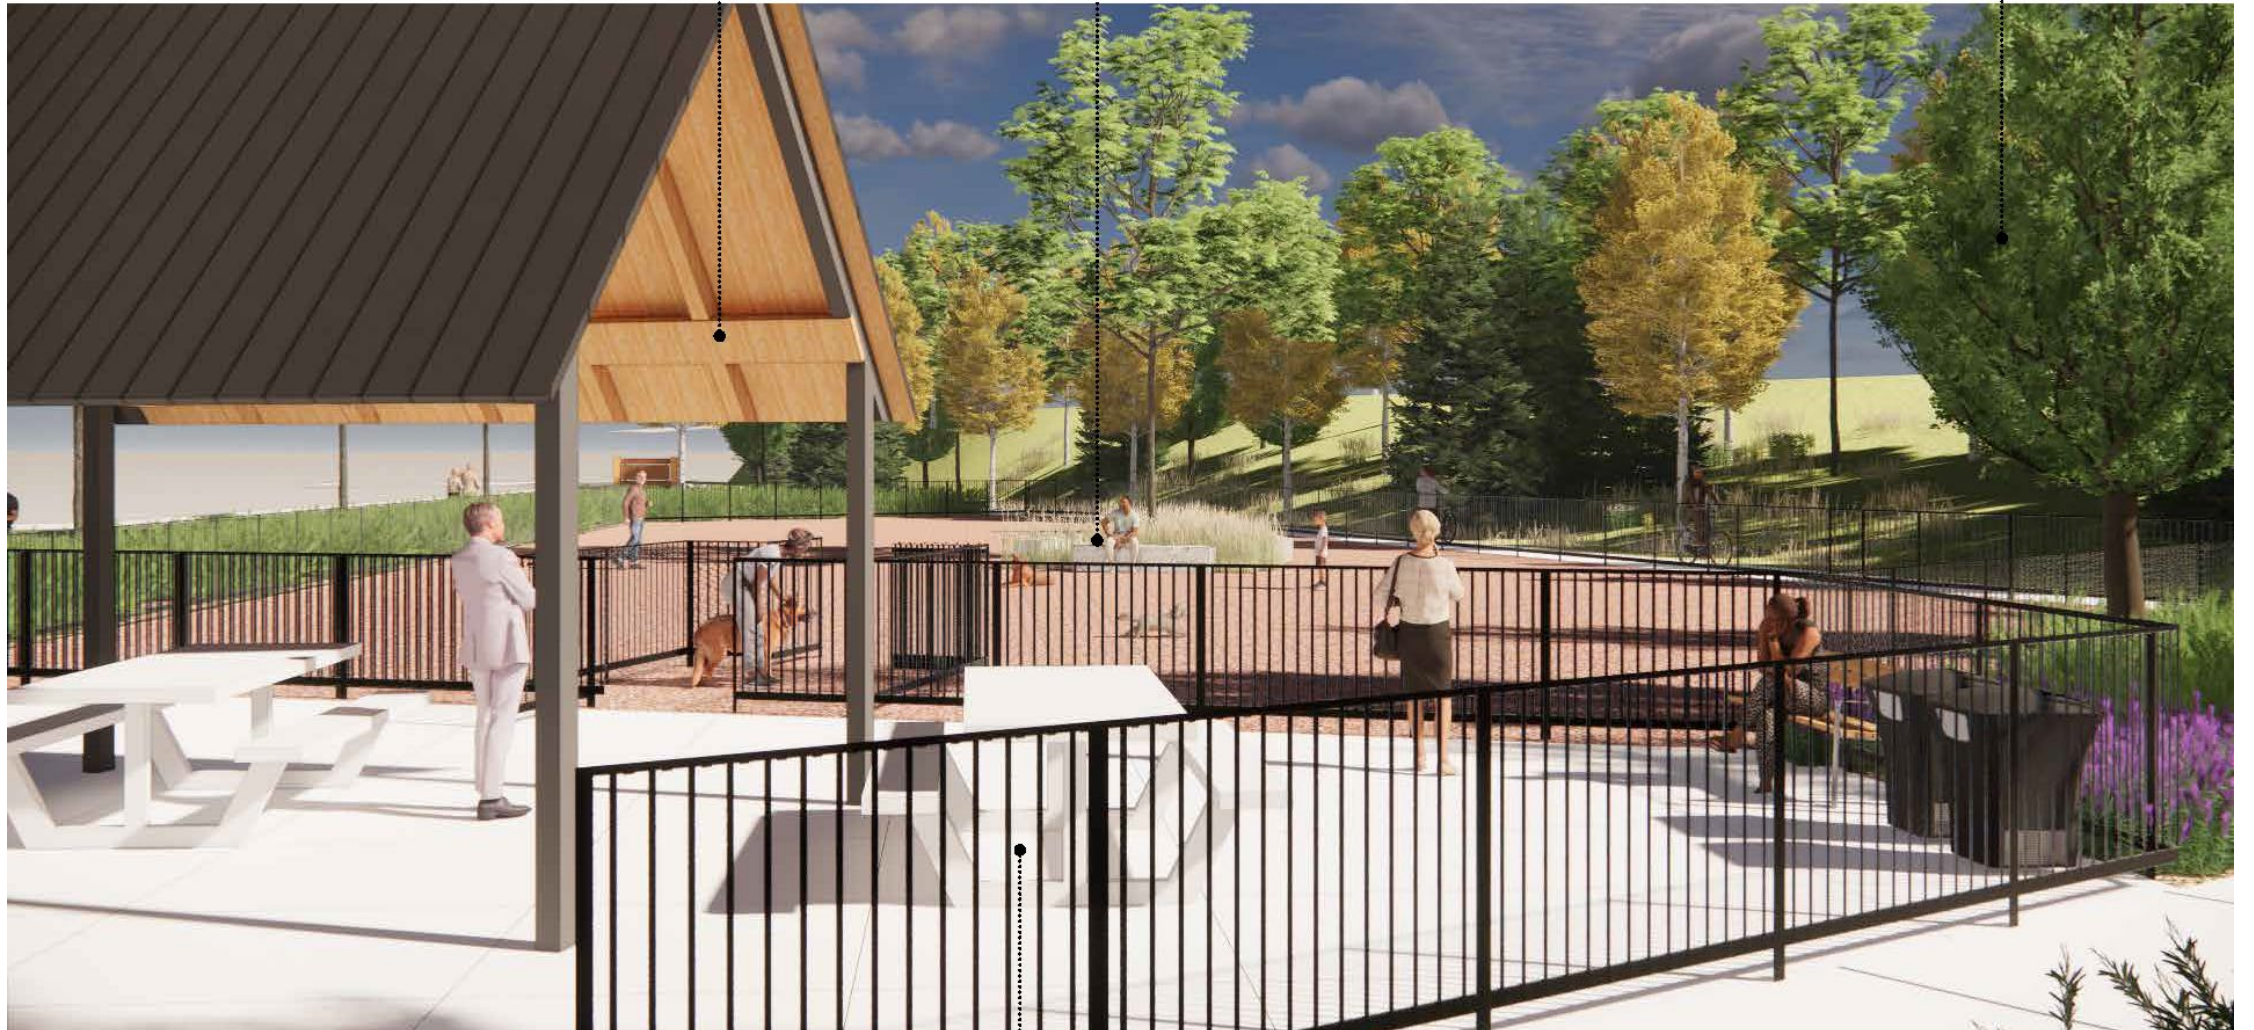

STRACHAUER PARK CONCEPT
EDINA, MN

HAMMOCK GROVE

SWINGS

KIDS SOCCER

GATHERING AREA W/
SHELTER

RECREATIONAL COURT

ACCESSIBLE
MERRYGO ROUND

NET CLIMBER

PLAY FEATURE

STRACHAUER PARK CONCEPT
EDINA, MN

GATHERING AREA W/
SHELTER

DOG PARK

EXISTING WOODLAND

ENCLOSED ENTRY
VESTIBULE

STRACHAUER PARK CONCEPT
EDINA, MN

■ PHASE 1: