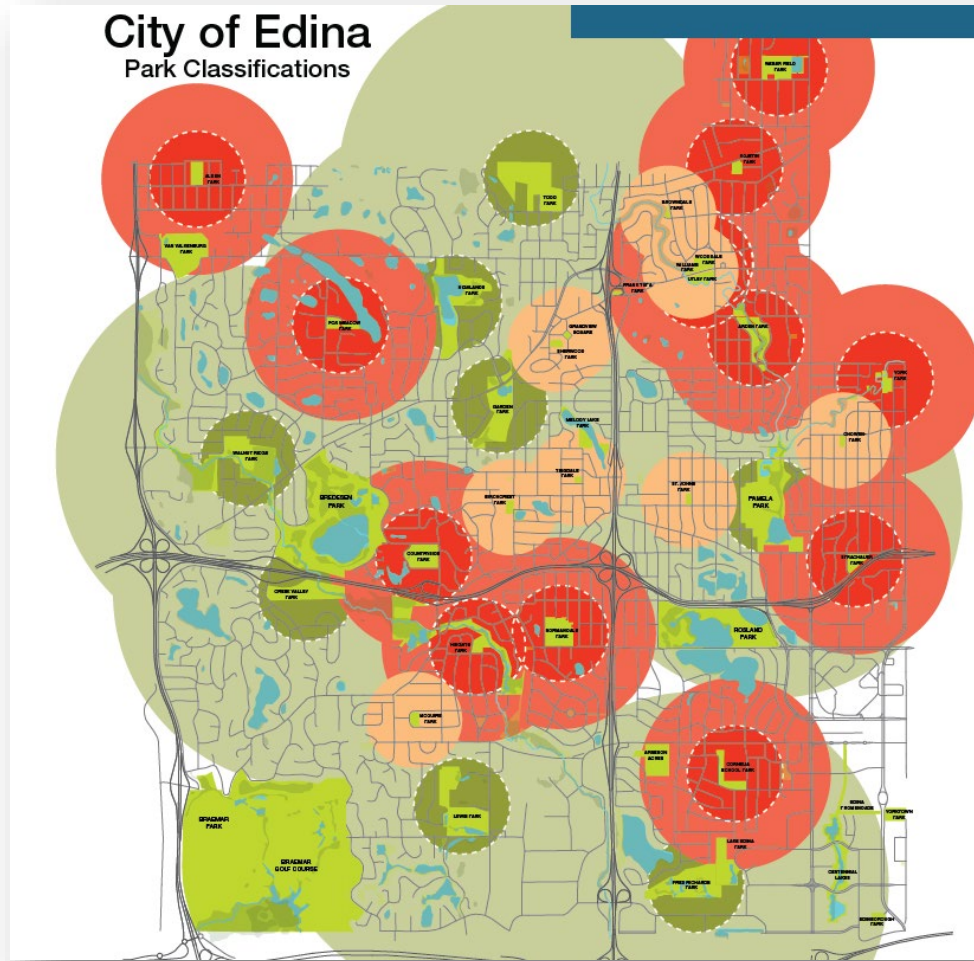

Strachauer Park Master Plan

City Council July 18, 2023

The CITY of
EDINA

Park Classifications Map

The CITY of
EDINA

Values View Finder & Public Participation Level

COMMUNITY WELL-BEING

Featured Projects

August 30, 2022

Strachauer Park Master Plan

A Master Plan will guide the future of Strachauer Park, and the City of Edina is seeking input...

[View Project](#)

The CITY of
EDINA

62nd St W

Beard Pl

62