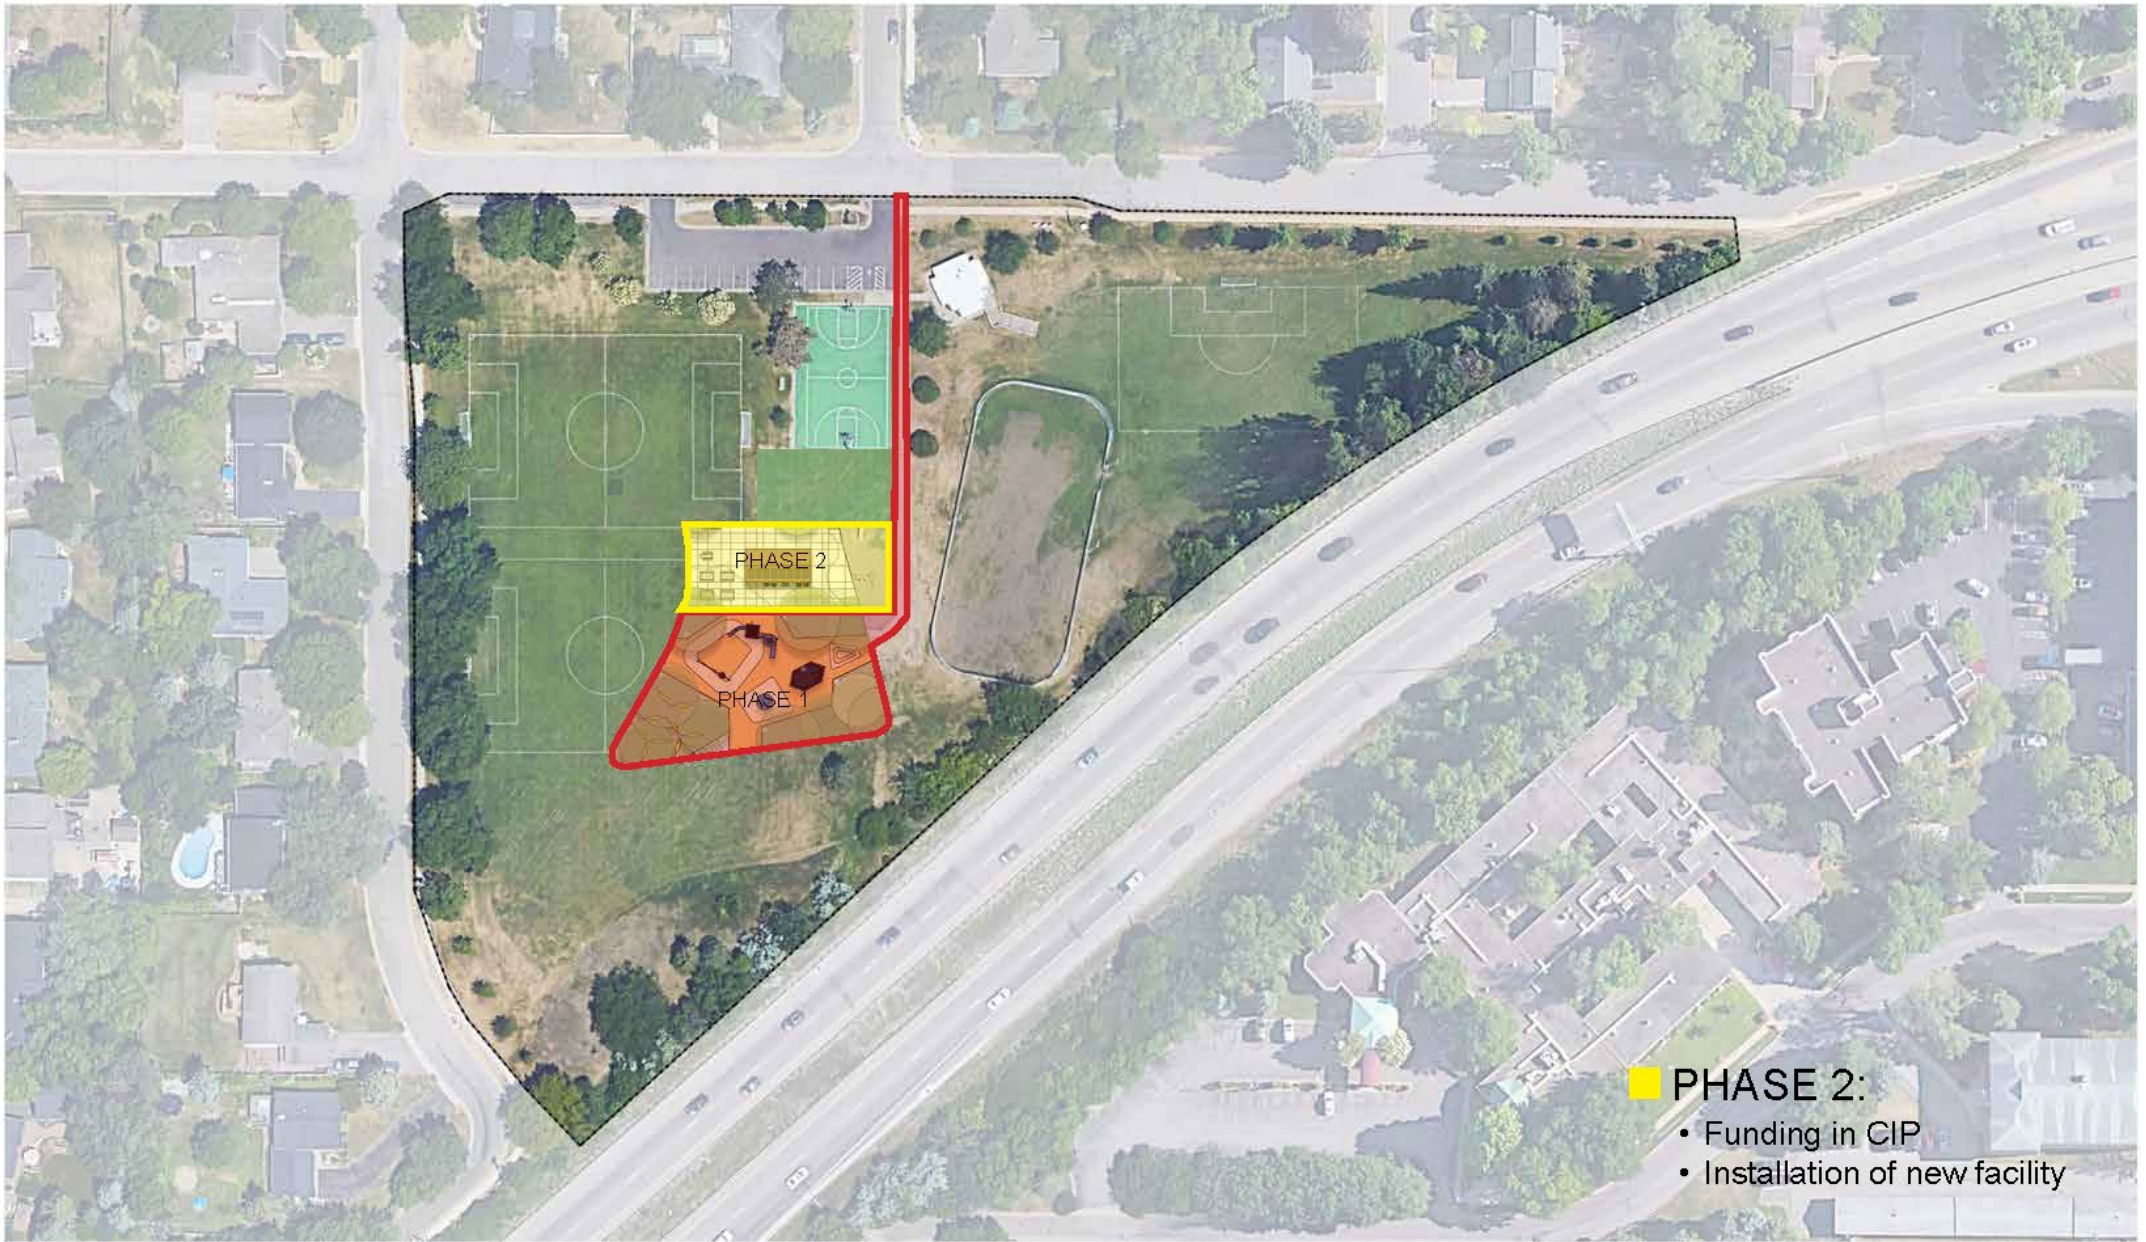

STRACHAUER PARK CONCEPT
EDINA, MN

HAMMOCK GROVE

SWINGS

KIDS SOCCER

GATHERING AREA W/
SHELTER

RECREATIONAL COURT

ACCESSIBLE
MERRYGO ROUND

NET CLIMBER

PLAY FEATURE

STRACHAUER PARK CONCEPT
EDINA, MN

GATHERING AREA W/
SHELTER

DOG PARK

EXISTING WOODLAND

ENCLOSED ENTRY
VESTIBULE

STRACHAUER PARK CONCEPT
EDINA, MN

■ PHASE 1:

- Funding Identified
- Removal of existing playground & border
- Installation of new playground & border
- Existing access pathway along east side of basketball court to remain

STRACHAUER PARK - PHASE 1
EDINA, MN